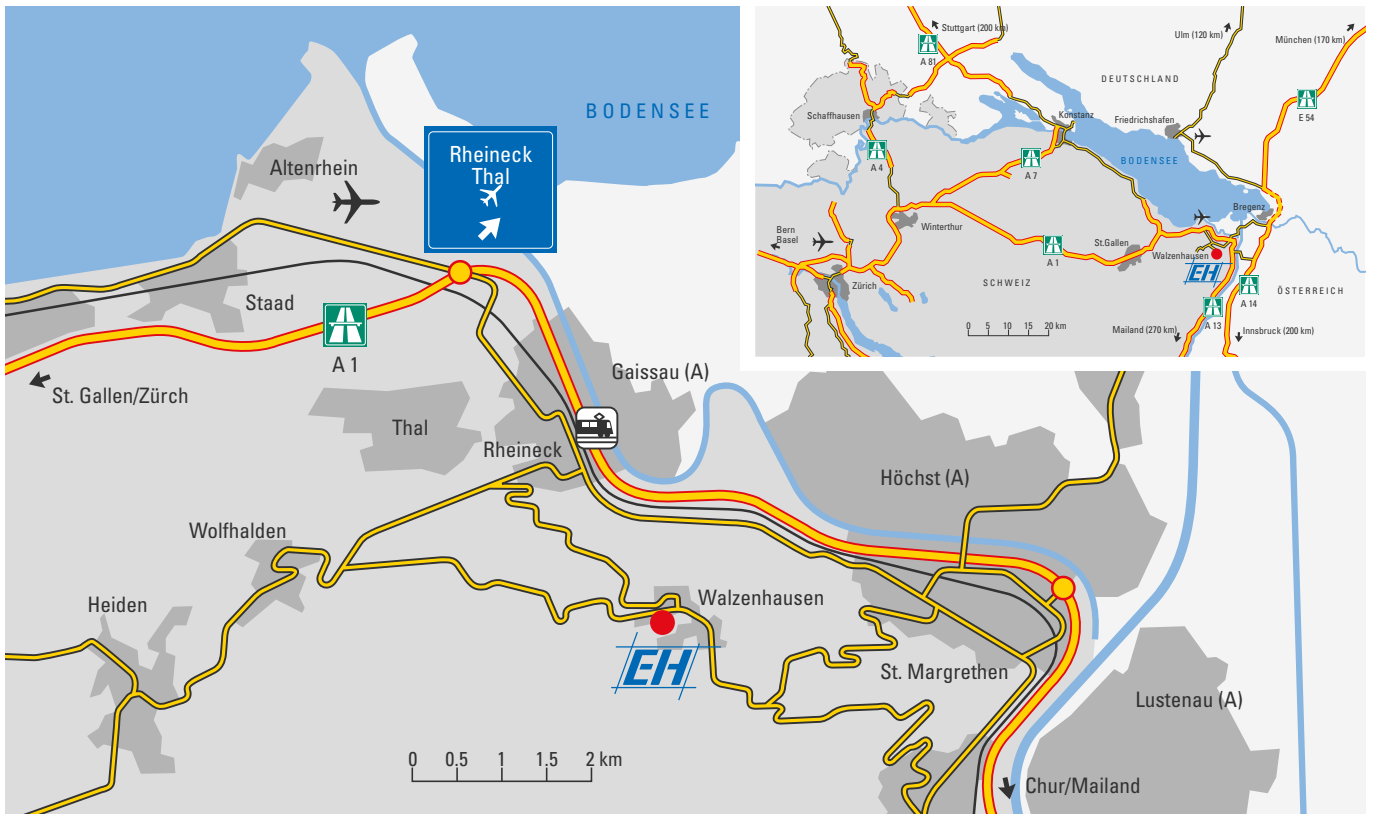

## How to find us

### By car take motorway "A1" from Zurich or St. Margrethen/Chur

- Leave at the exit "Rheineck, Thal, Airport Altenrhein"
- Follow the main street to "Rheineck, Thal"
- About 200 meter after the railway station of Rheineck, turn right and follow the main road direction Heiden
- After about 1 km, turn left and follow the signs to Walzenhausen
- At the entry of the village Walzenhausen, turn right and follow the signs "Herrmann AG"
- You will just pass the small railway station of Walzenhausen, turn right and arrive at Herrmann AG after about 300 meters.